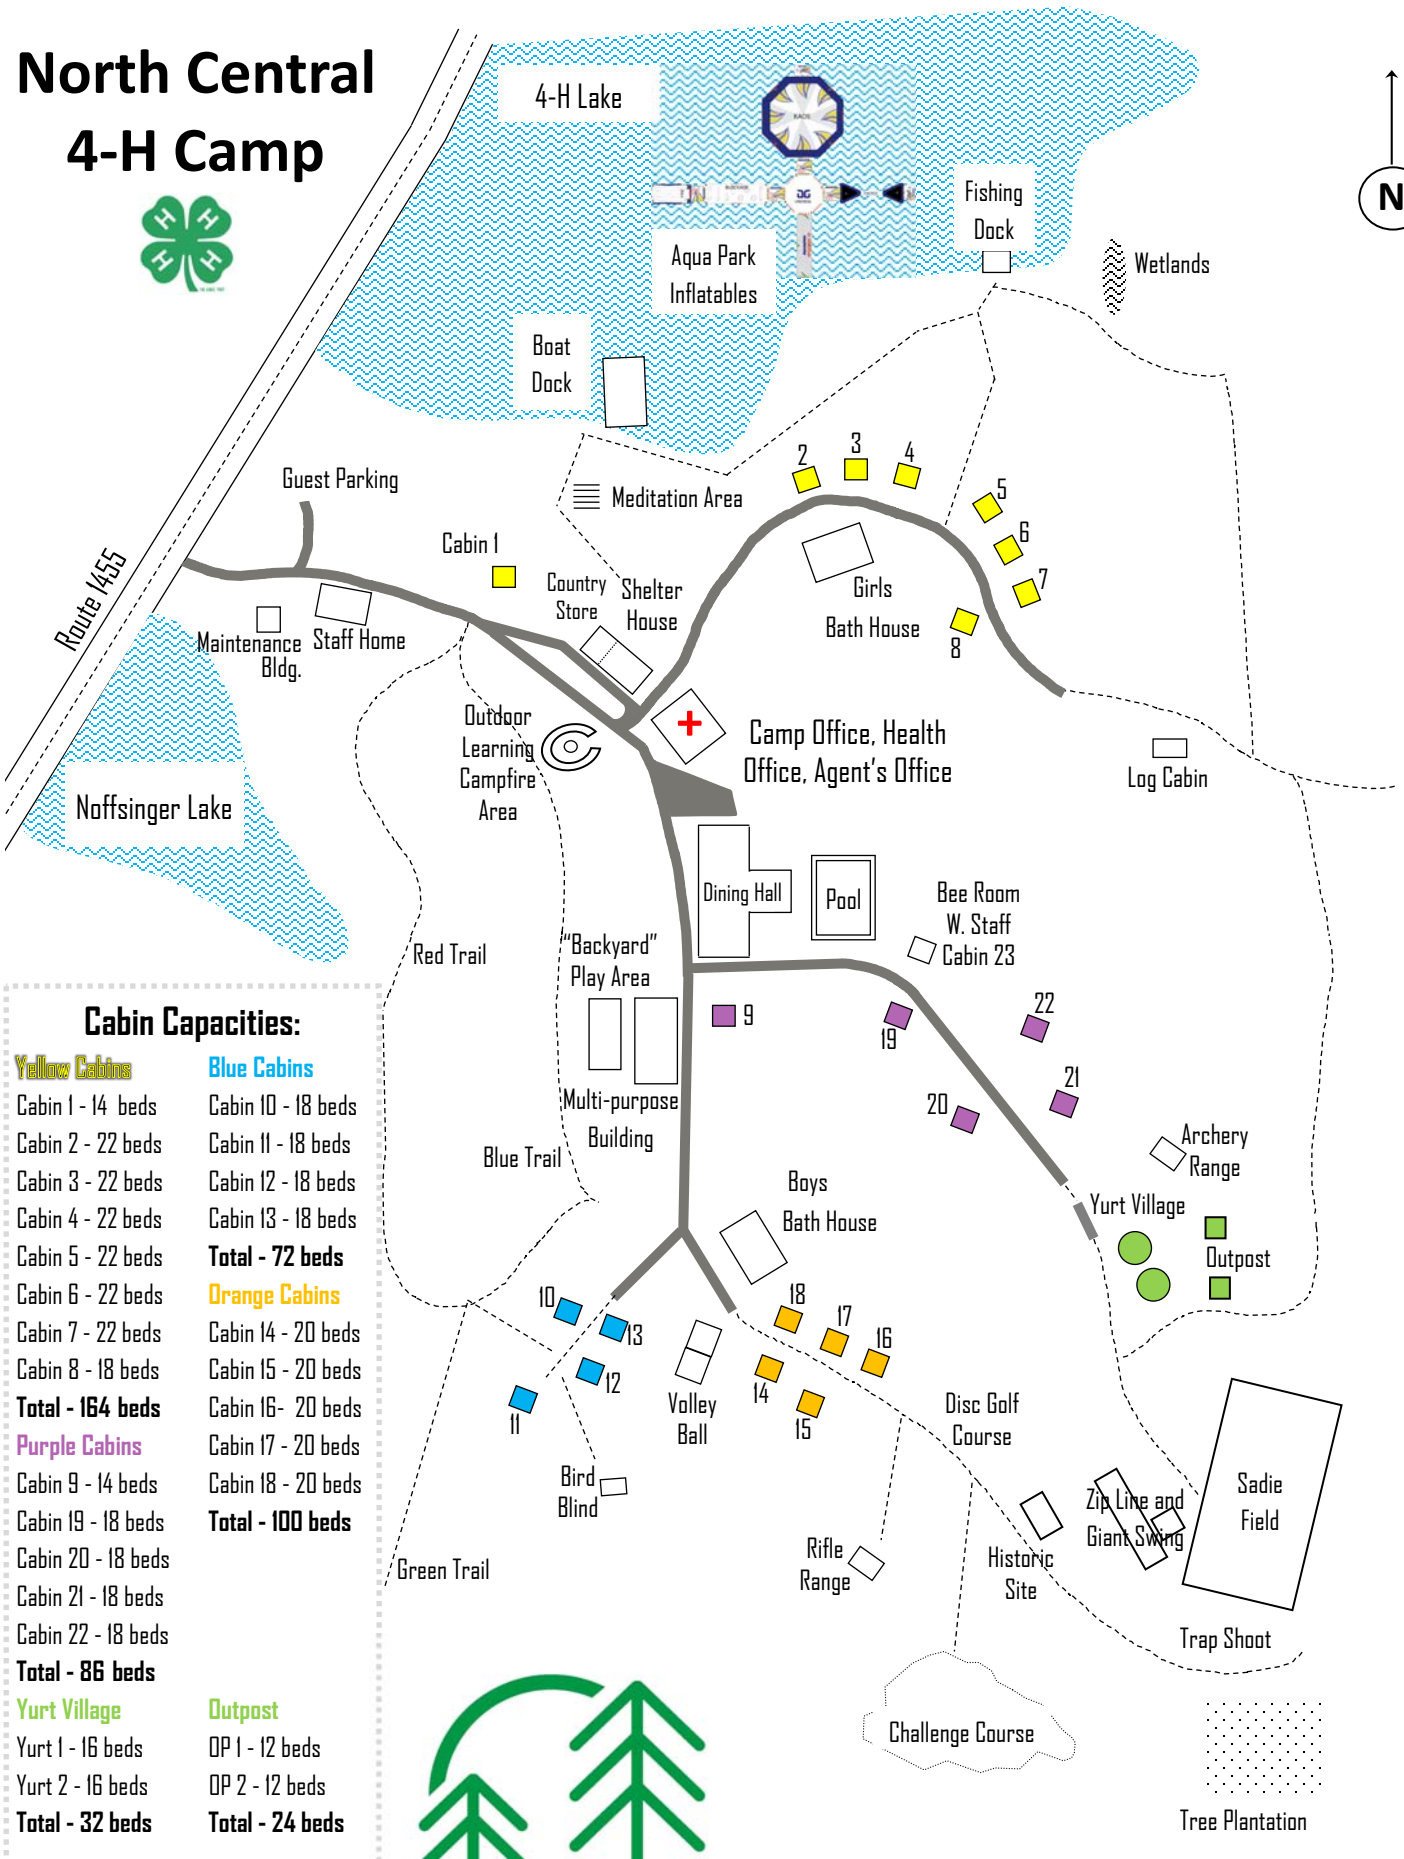

North Central 4-H Camp

Cabin Capacities:

Yellow Cabins

- Cabin 1 - 14 beds
- Cabin 2 - 22 beds
- Cabin 3 - 22 beds
- Cabin 4 - 22 beds
- Cabin 5 - 22 beds
- Cabin 6 - 22 beds
- Cabin 7 - 22 beds
- Cabin 8 - 18 beds

Total - 164 beds

Purple Cabins

- Cabin 9 - 14 beds
- Cabin 19 - 18 beds
- Cabin 20 - 18 beds
- Cabin 21 - 18 beds
- Cabin 22 - 18 beds

Total - 86 beds

Yurt Village

- Yurt 1 - 16 beds
- Yurt 2 - 16 beds

Total - 32 beds

Blue Cabins

- Cabin 10 - 18 beds
- Cabin 11 - 18 beds
- Cabin 12 - 18 beds
- Cabin 13 - 18 beds

Total - 72 beds

Orange Cabins

- Cabin 14 - 20 beds
- Cabin 15 - 20 beds
- Cabin 16 - 20 beds
- Cabin 17 - 20 beds
- Cabin 18 - 20 beds

Total - 100 beds

Outpost

- OP 1 - 12 beds
- OP 2 - 12 beds

Total - 24 beds

Maximum Capacity - 478 beds

Carlisle, Kentucky ▪ 2019